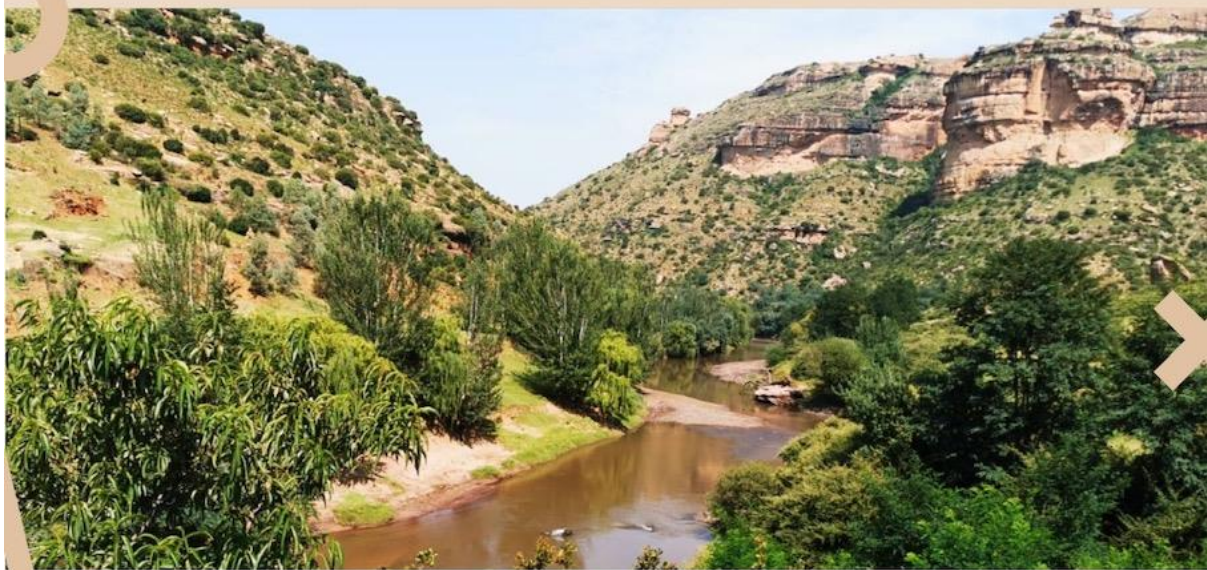

# ROOIBERG

30/31 MAY 2020

WYNDFORD HOLIDAY FARM  
Fouriesburg, Freestate

Choose from 3 TRAIL RUNNING distance combinations traversing the breathtaking Rooiberg sandstone rock, rivers and grasslands

**Main:** 30km & 15km : R 650